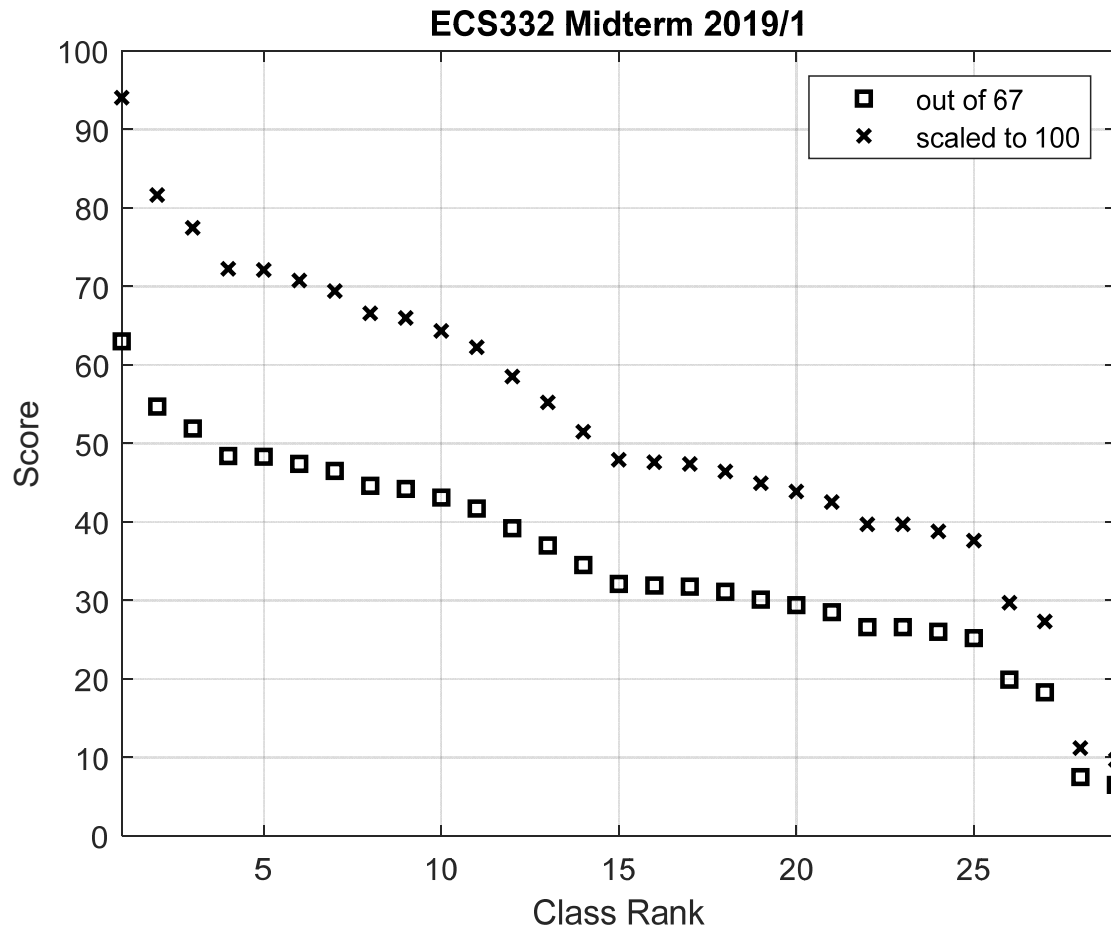

ECS332 Midterm 2019/1

| | |
|--------------------|----------|
| Average | 52.3/100 |
| Standard Deviation | 19.8/100 |